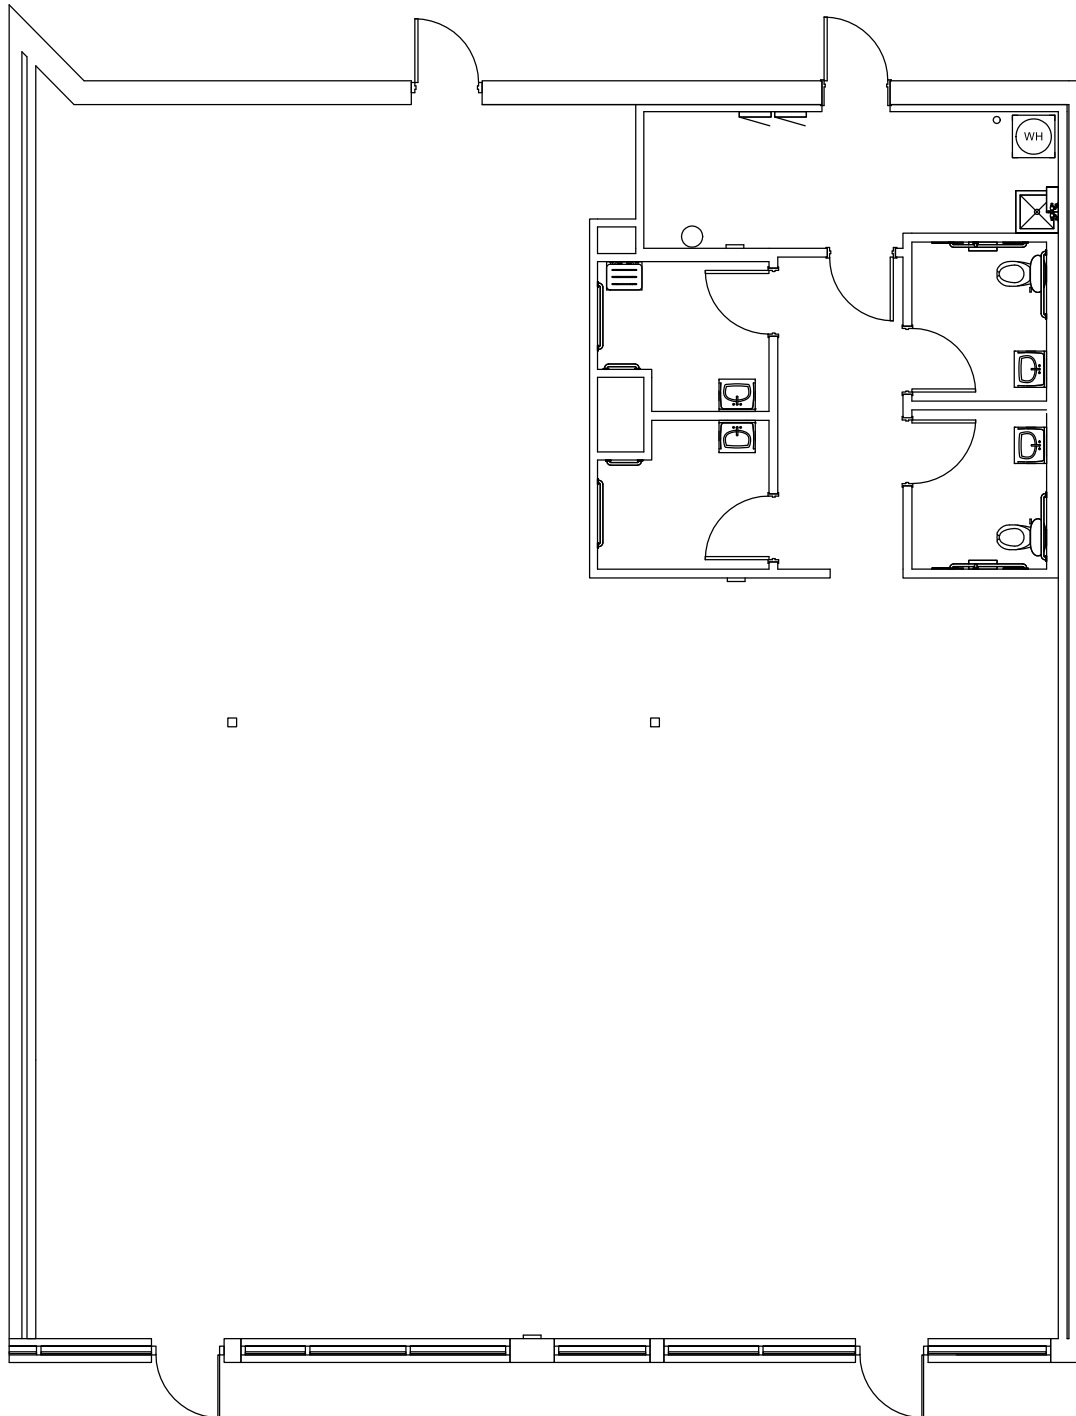

# Chesterfield Crossing

1657 Clarkson Road

As-Built 2,988 Sq. Ft.

*\* Dimensions are Deemed  
as Accurate but not to Scale*

OWNED & MANAGED BY

LEASED BY